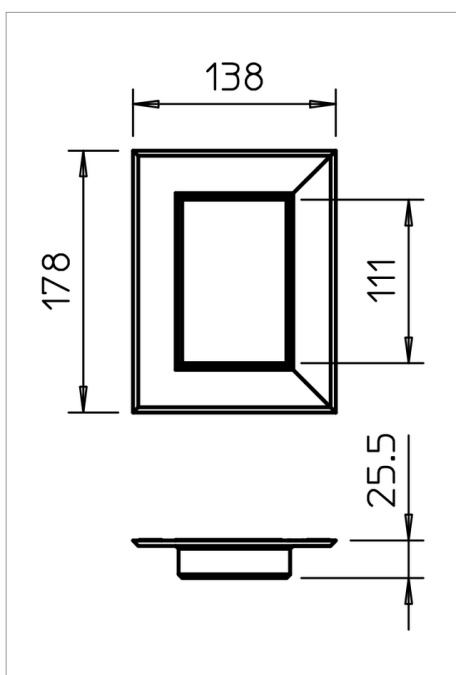

Technical data sheet

PVC wall cover, closed, 70110

Wall cover, closed, to close wall penetrations during panel mounting.
Please specify colour shade for the aluminium version.

Type	Colour	Dimension a mm	Dimension b mm	Pack. pcs	Weight kg/100 pcs.	Art.-No.
G-KWAG70110RW	Pure white; RAL 9010	178	138	1	8.900	6274850
G-KWAG70110CW	Cream; RAL 9001	178	138	1	8.900	6274851
G-KWAG70110LGR	Light grey; RAL 7035	178	138	1	8.900	6274852
G-KWAG70110GR	Stone grey; RAL 7030	178	138	1	8.900	6274856

ABS/ASA Acrylonitrile butadiene styrene

/pc.

CE